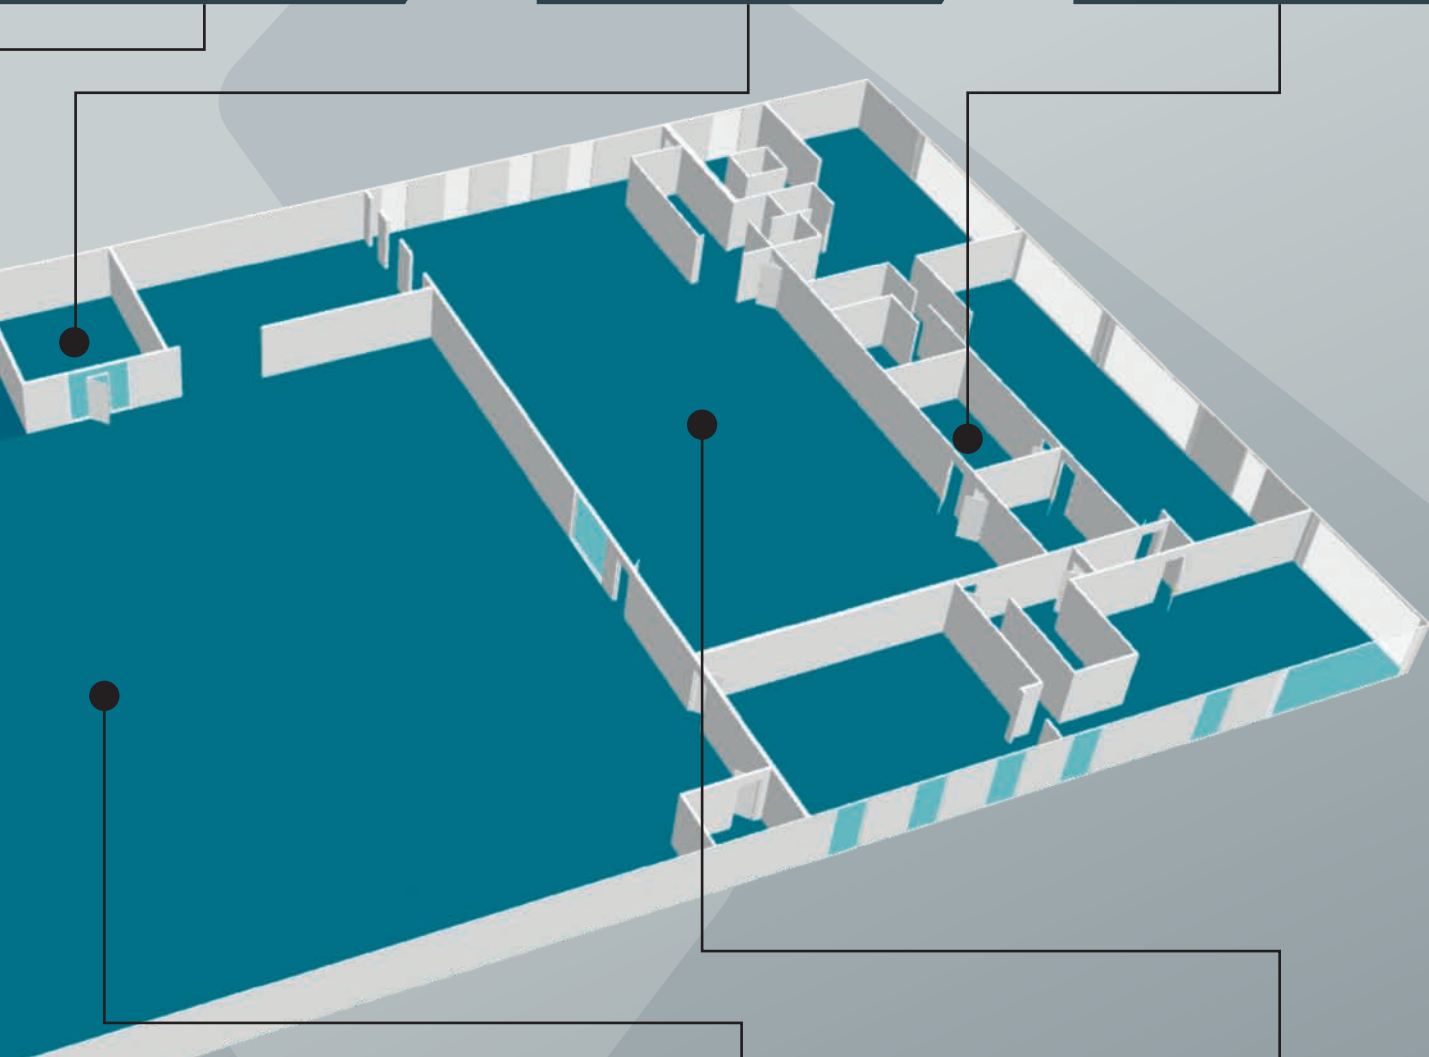

**Temperature controlled
showroom with more
than 10 machines**

**Large stock of parts/
consumables**